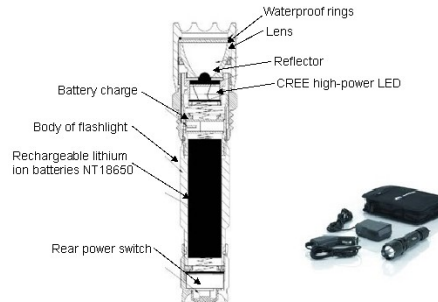

## STL Mini-Beam LED Flashlight Instruction Manual

### Technical parameter:

Dimension	5.7"L x 1.34" lamp diameter x 1.02" handle diameter
Weight	130G
Light source	CREE high-power LED
Beam brightness	220 Lumens
Rechargeable Battery	18650 Rechargeable lithium battery
Non-rechargeable batteries	(2) 123 Size Batteries
Outer casing material	Aluminum 6061-T6
Surface treatment	Titanium black
Lens material	FCL lens
Cruising Time	100% Brightness-186 minutes, 10% Brightness-3300 minutes
Warranty	1 Year Warranty (optional 2 Year Warranty upgrade available)

### Operation:

1. Battery Installation, Twist the end cap off, slide the 18650 battery positive upward into the flashlight and twist on the end cap to secure the battery.
2. Gently push the Back switch to change between high, low and strobe functionality on the flashlight.
3. Press the back switch in all the way to power the flashlights on & off.