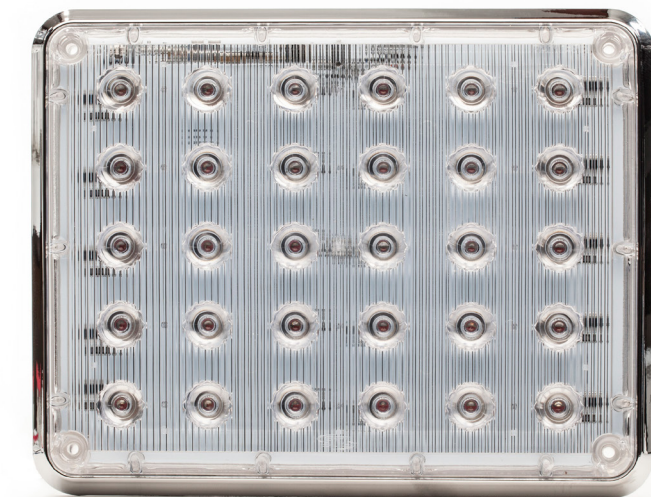

GRILLE / SURFACE MOUNTS

STL VIRTUE GRILLE

SKU G-VGL2
DIMENSIONS (PER SIDE) 5" L X 1.6" H X 2.2" D
AVAILABLE COLORS

- FEATURES**
- Powered by 12V
 - (12) 3-watt MaxGen LEDs
 - Eclipse Linear optics
 - 15 available flash patterns
 - Optional cigarette plug with on/off & flash pattern controls
 - 3 Year Warranty

STL HALF OCTO

SKU G-HOT4
DIMENSIONS 6" L X 2" H X 2.5" D
AVAILABLE COLORS

- FEATURES**
- Powered by 12V
 - (12) 3-watt MaxGen LEDs
 - Eclipse TIR optics
 - 13 available flash patterns
 - 3 Year Warranty

STL ALPHA SURFACE MOUNT 7X9

SKU G-A7X9
DIMENSIONS (WITH FLANGE) 9.6" L X 7.6" H X .75" D
AVAILABLE COLORS

- FEATURES**
- Powered by 12V
 - (30) 3-watt MaxGen LEDs
 - Eclipse TIR optics
 - 30 available flash patterns
 - 3 Year Warranty

STL ARC-3

SKU G-AT3
DIMENSIONS (WITH FLANGE) 4.5" DIAMETER X 1.25" DEPTH
DIMENSIONS (WITHOUT FLANGE) 3.7" DIAMETER X 1.25" DEPTH
AVAILABLE COLORS

- FEATURES**
- Powered by 12V
 - (7) 3-watt MaxGen LEDs
 - Eclipse TIR optics
 - 12 available flash patterns
 - 3 Year Warranty