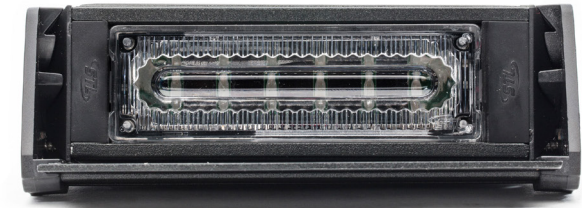

STL STRIKER-1

SKU B-ST1

DIMENSIONS 5" L X 1.6" H X 2.2" D

AVAILABLE COLORS

FEATURES

- Powered by 12V
- (4) 3-watt MaxGen LEDs
- Eclipse TIR optics
- 11 available flash patterns
- Optional removable windshield reflector
- Optional cigarette plug with on/off & flash pattern controls
- 3 Year Warranty

STL VIRTUE-1

SKU B-VL1

DIMENSIONS 5" L X 1.6" H X 2.2" D

AVAILABLE COLORS

FEATURES

- Powered by 12V
- (6) 3-watt MaxGen LEDs
- Eclipse Linear optics
- 11 available flash patterns
- Optional removable windshield reflector
- Optional cigarette plug with on/off & flash pattern controls
- 3 Year Warranty

STL STRIKER-2

SKU B-ST2

DIMENSIONS 9.25" L X 1.6" H X 2.2" D

AVAILABLE COLORS

FEATURES

- Powered by 12V
- (8) 3-watt MaxGen LEDs
- Eclipse TIR optics
- 24 available flash patterns
- Optional removable windshield reflector
- Optional cigarette plug with on/off & flash pattern controls
- 3 Year Warranty

STL VIRTUE-2

SKU B-VL2

DIMENSIONS 9.25" L X 1.6" H X 2.2" D

AVAILABLE COLORS

FEATURES

- Powered by 12V
- (12) 3-watt MaxGen LEDs
- Eclipse Linear optics
- 24 available flash patterns
- Optional removable windshield reflector
- Optional cigarette plug with on/off & flash pattern controls
- 3 Year Warranty